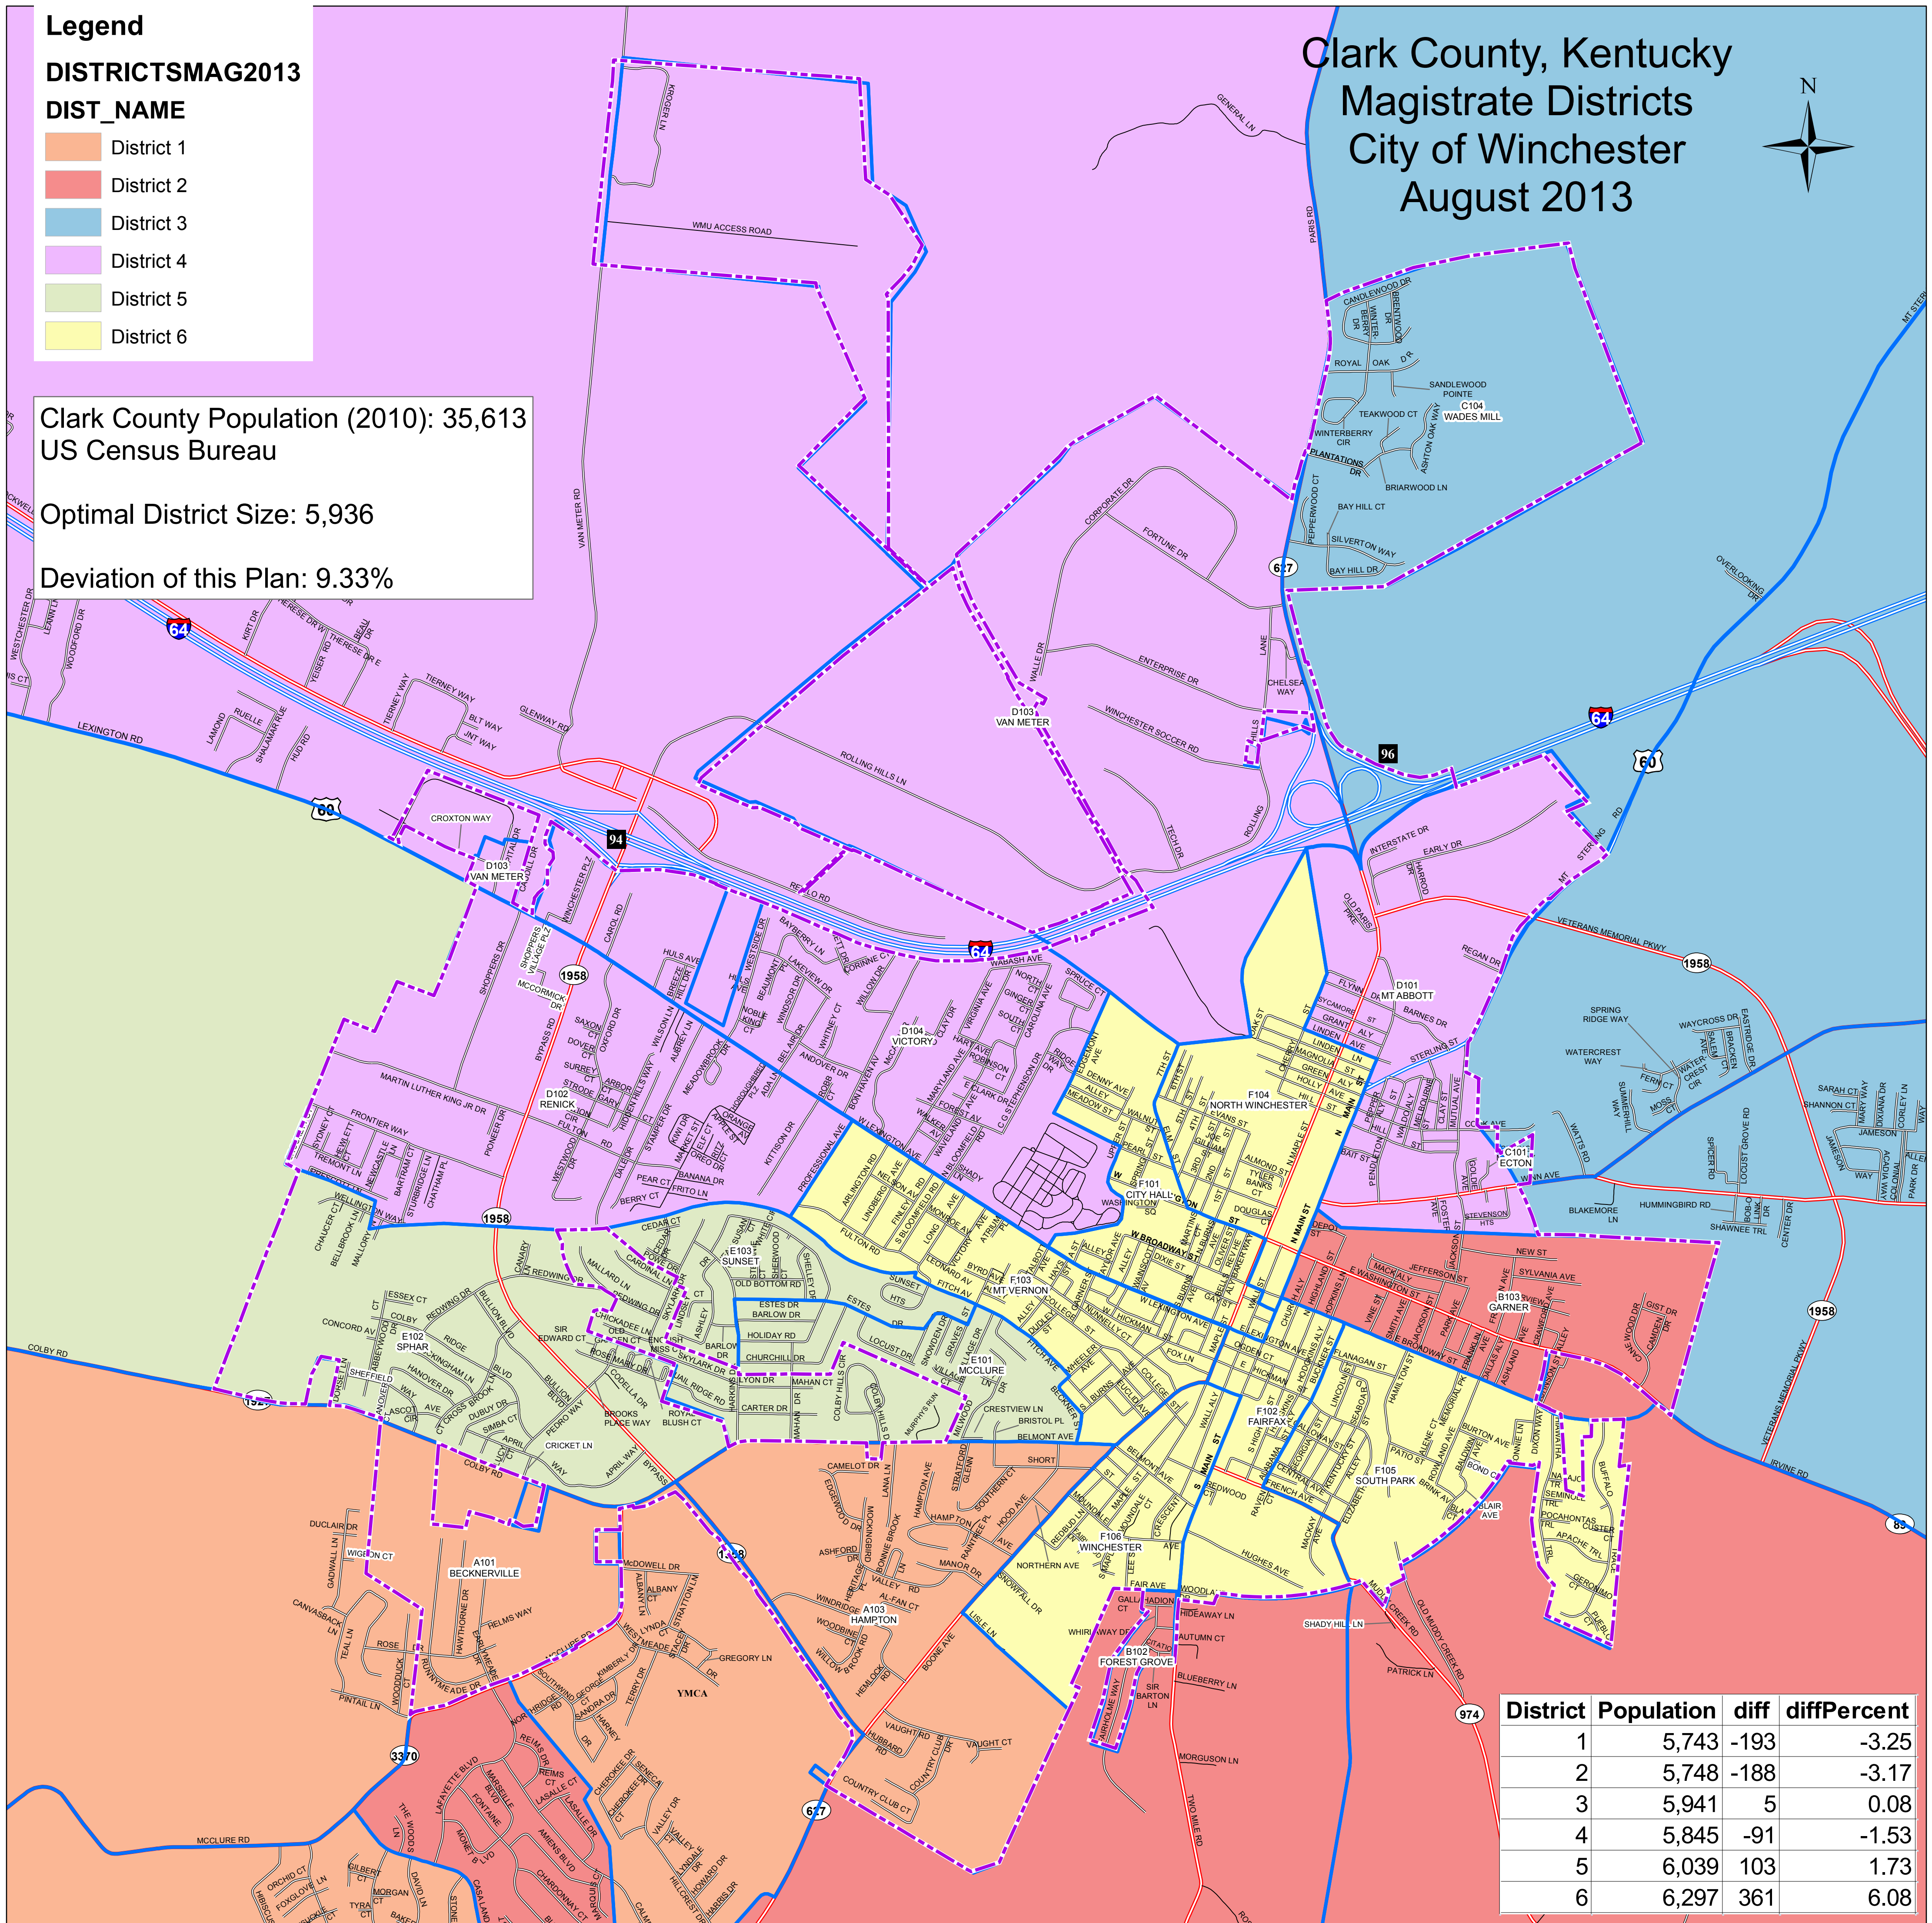

**Legend**

**DISTRICTSMAG2013**

**DIST\_NAME**

- District 1
- District 2
- District 3
- District 4
- District 5
- District 6

# Clark County, Kentucky Magistrate Districts City of Winchester August 2013

Clark County Population (2010): 35,613  
US Census Bureau

Optimal District Size: 5,936

Deviation of this Plan: 9.33%

District	Population	diff	diffPercent
1	5,743	-193	-3.25
2	5,748	-188	-3.17
3	5,941	5	0.08
4	5,845	-91	-1.53
5	6,039	103	1.73
6	6,297	361	6.08