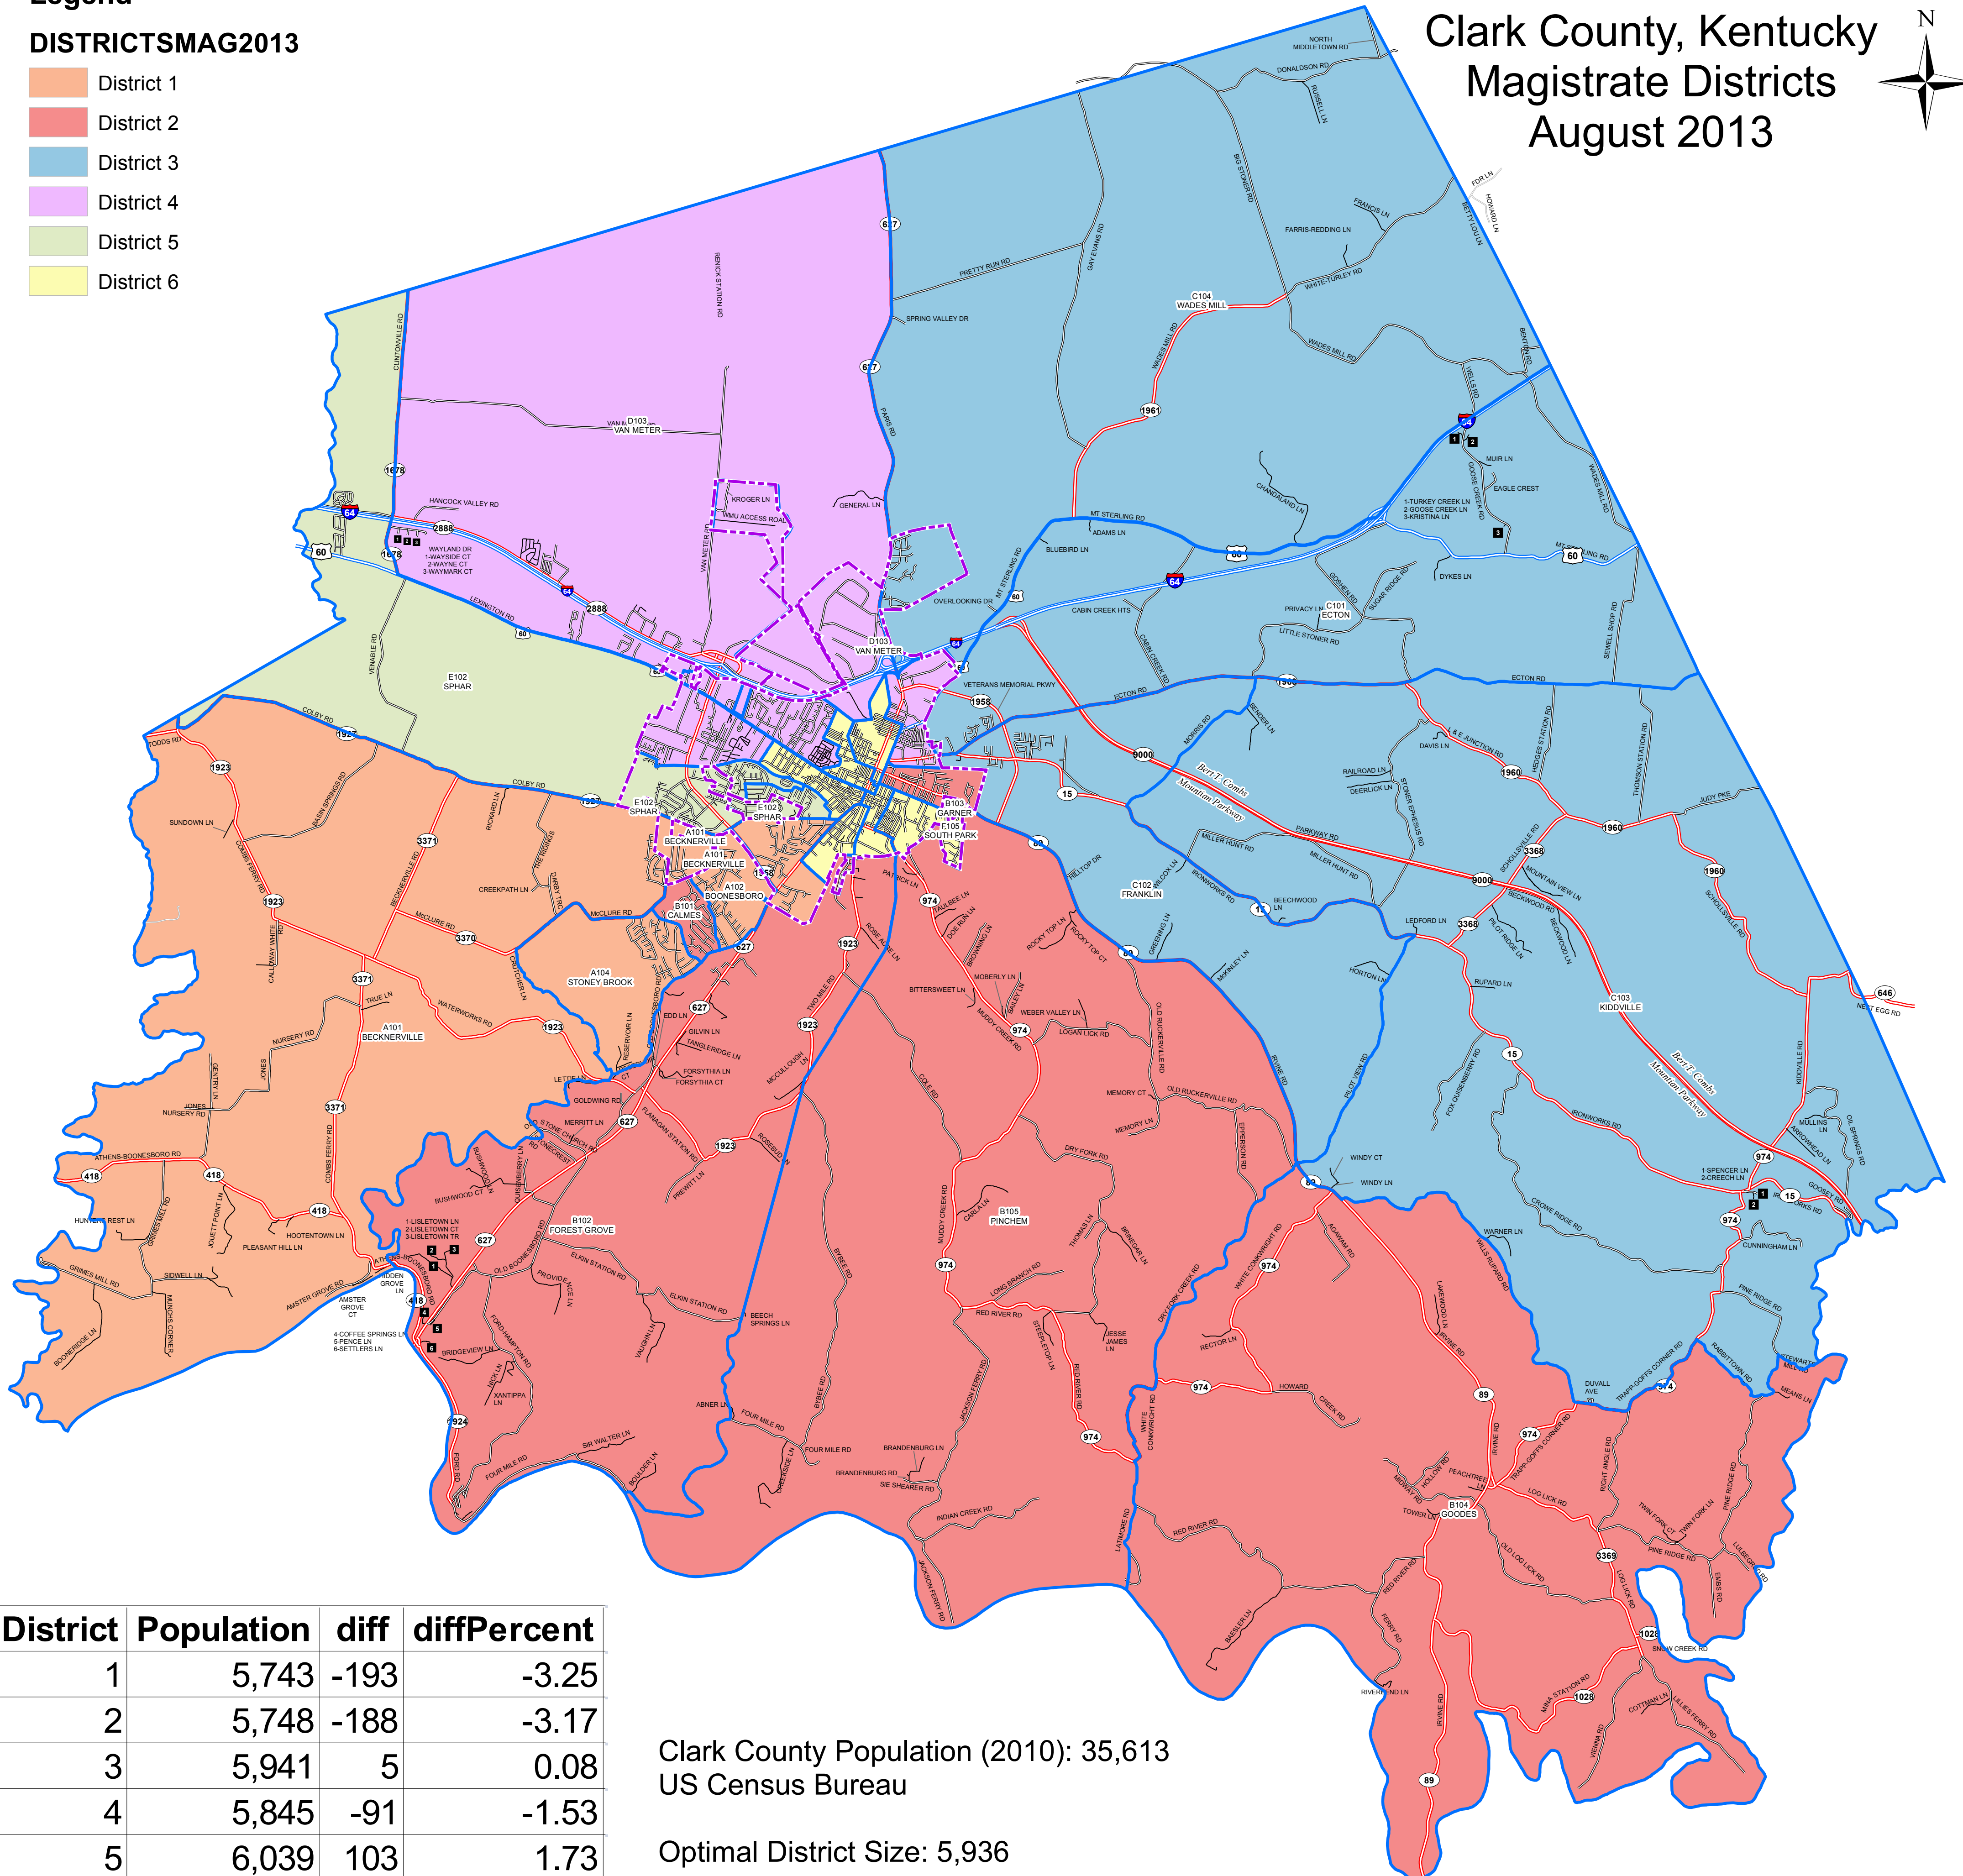

Legend

DISTRICTSMAG2013

- District 1
- District 2
- District 3
- District 4
- District 5
- District 6

Clark County, Kentucky Magistrate Districts August 2013

District	Population	diff	diffPercent
1	5,743	-193	-3.25
2	5,748	-188	-3.17
3	5,941	5	0.08
4	5,845	-91	-1.53
5	6,039	103	1.73
6	6,297	361	6.08

Clark County Population (2010): 35,613
US Census Bureau

Optimal District Size: 5,936

Deviation of this Plan: 9.33%